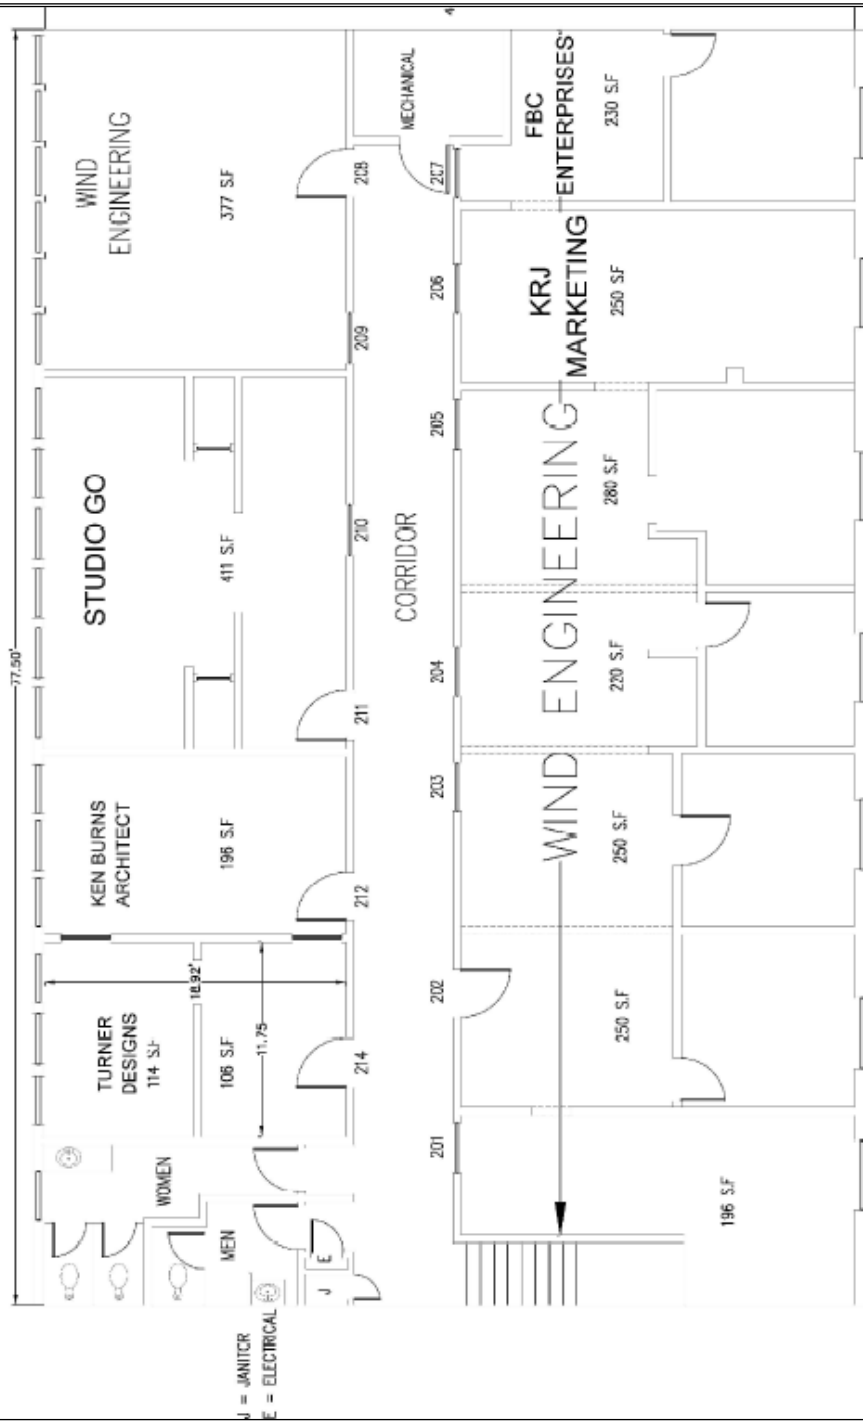

FLOORPLANS

MULTACK BUILDING

122 North Kirkwood Road
Kirkwood, MO
63122

SECOND FLOOR

FLOORPLANS

FLOOR PLAN
1/4" = 1'-0"

North half of first floor.

FLOORPLANS

South half of first floor