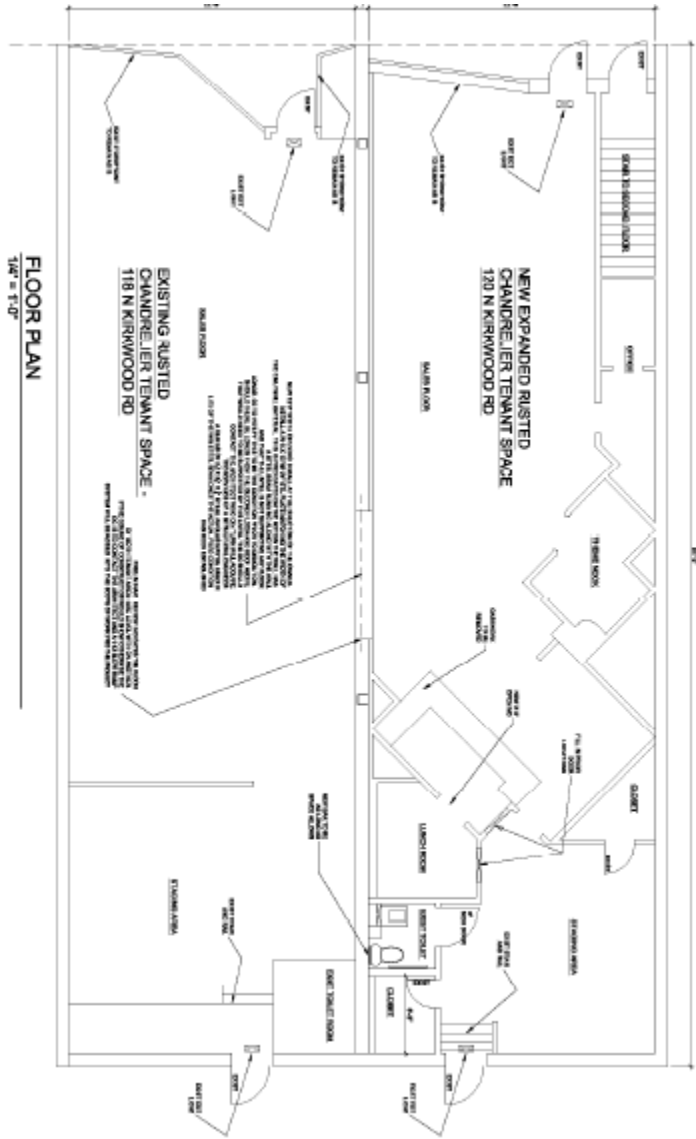

FLOORPLANS

MULTACK BUILDING

122 North Kirkwood Road
Kirkwood, MO
63122

SECOND FLOOR

FLOORPLANS

FLOOR PLAN
1/4" = 1'-0"

North half of first floor.

FLOORPLANS

South half of first floor